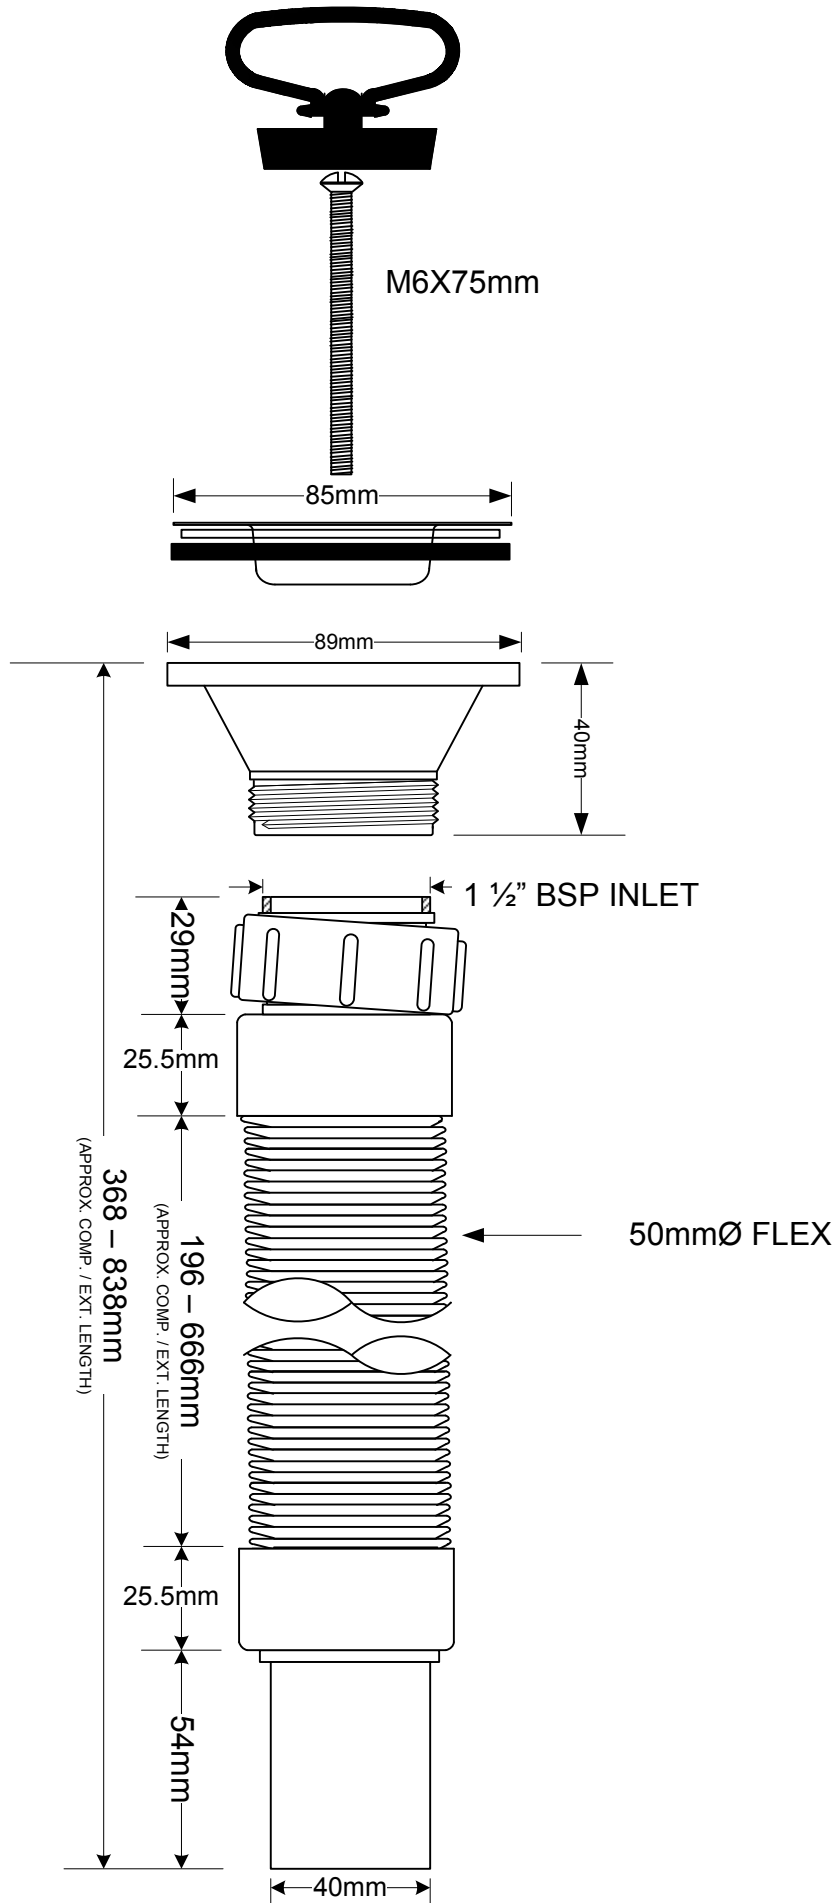

Code:

ALG-FLXCCS7-85

© McALPINE
01/08/11

Drawing verified
correct as of:

01.08.11
D.E.

DRAWN BY
MICHELLE GALLAGHER

REVISED
10.07.12

FILENAME
ALG-FLXCCS7-85.VSD

SCALE
1: 1.9

DATE
01.08.11