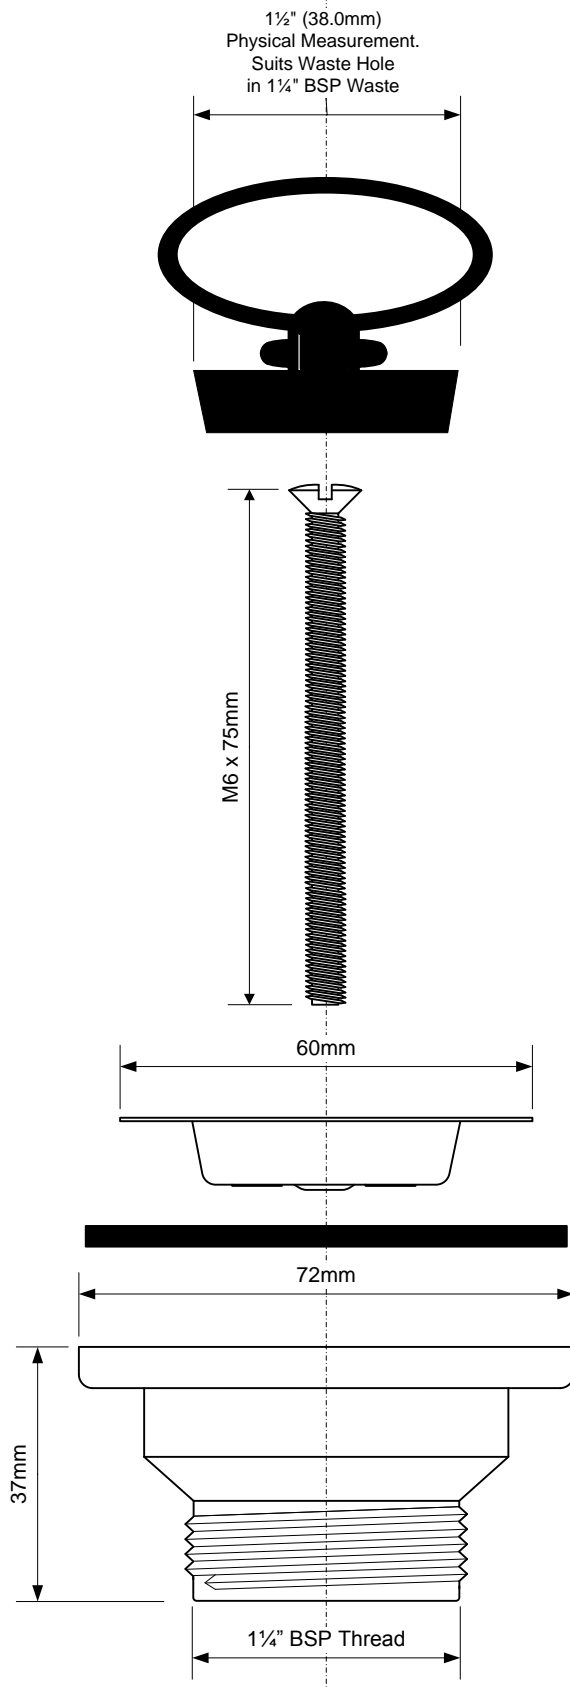

Code:

ALG-BSW1P-C

©

McALPINE

Drawing verified
correct as of:

25.05.12
TC

DRAWN BY

TC

REVISED

SCALE

1: 1.1

FILENAME

ALG-BSW1P-C.VSD

DATE

25.05.12