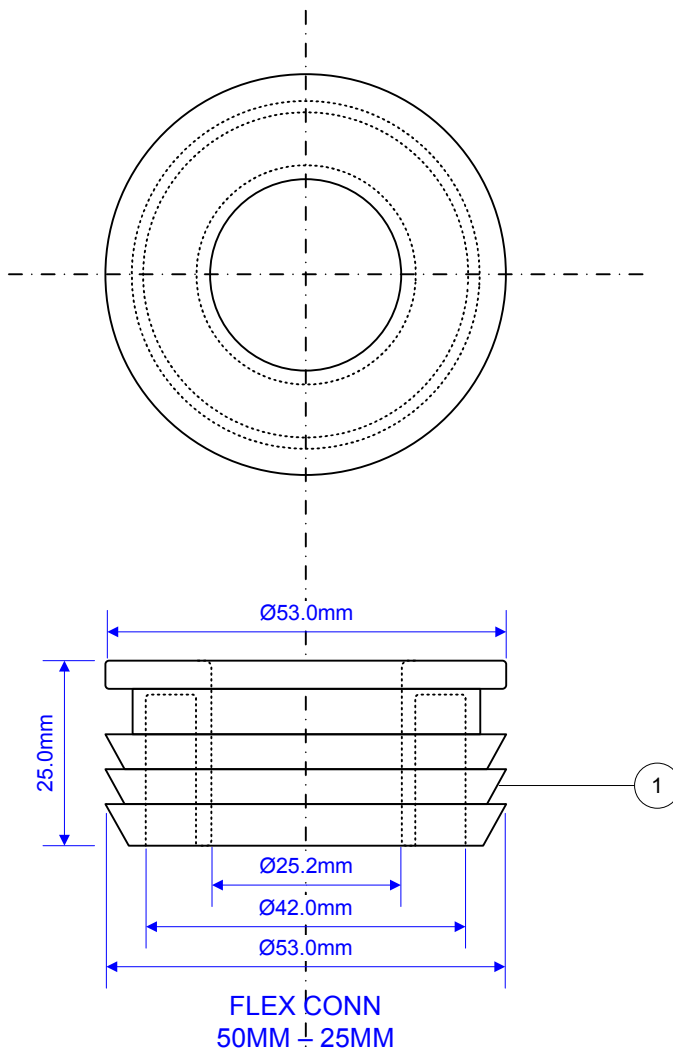

Code:

ALG-FLXCON-5025

XP 1204

SET D

50mm – 25mm Connector

Colour: Black

Part No.	Code
1	FLEXCONN-5025-WH
2	P-B-S270X250MC (Plastic Bag)

Drawing verified
correct as of:

24/09/2013
RM

DRAWN BY

RM

REVISED

24/09/2013

FILENAME

ALG-FLXCON-5025.VSD

SCALE